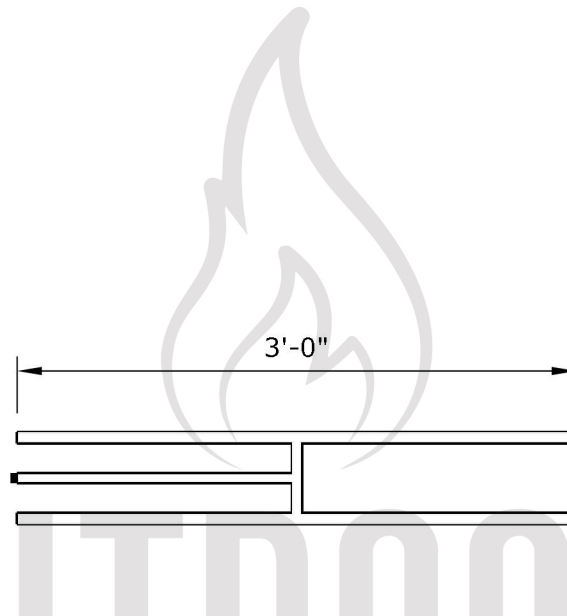

36" Fireplace H Burner

Page Number	1 of 1
Author: Bryant Uribe	9/28/2018
Approved By: Gabriel Estrada	Date

SKU	Length, Width, Height (LxWxH)	Weight	Hub Size	BTU Output	Material
OPT-157	36" x 6" x 1"	5 lbs.	½"	100,000	Stainless Steel

PERSPECTIVE

TOP

SIDE