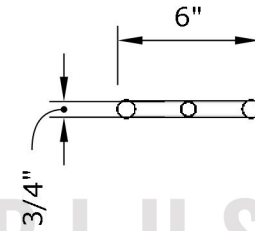

36" Fireplace H Burner

Page Number	1 of 1
Author: Bryant Uribe	9/28/2018
Approved By: Gabriel Estrada	Date

SKU	Length, Width, Height (LxWxH)	Weight	Hub Size	BTU Output	Material
OPT-157	36" x 6" x 1"	5 lbs.	½"	100,000	Stainless Steel

PERSPECTIVE

TOP

SIDE